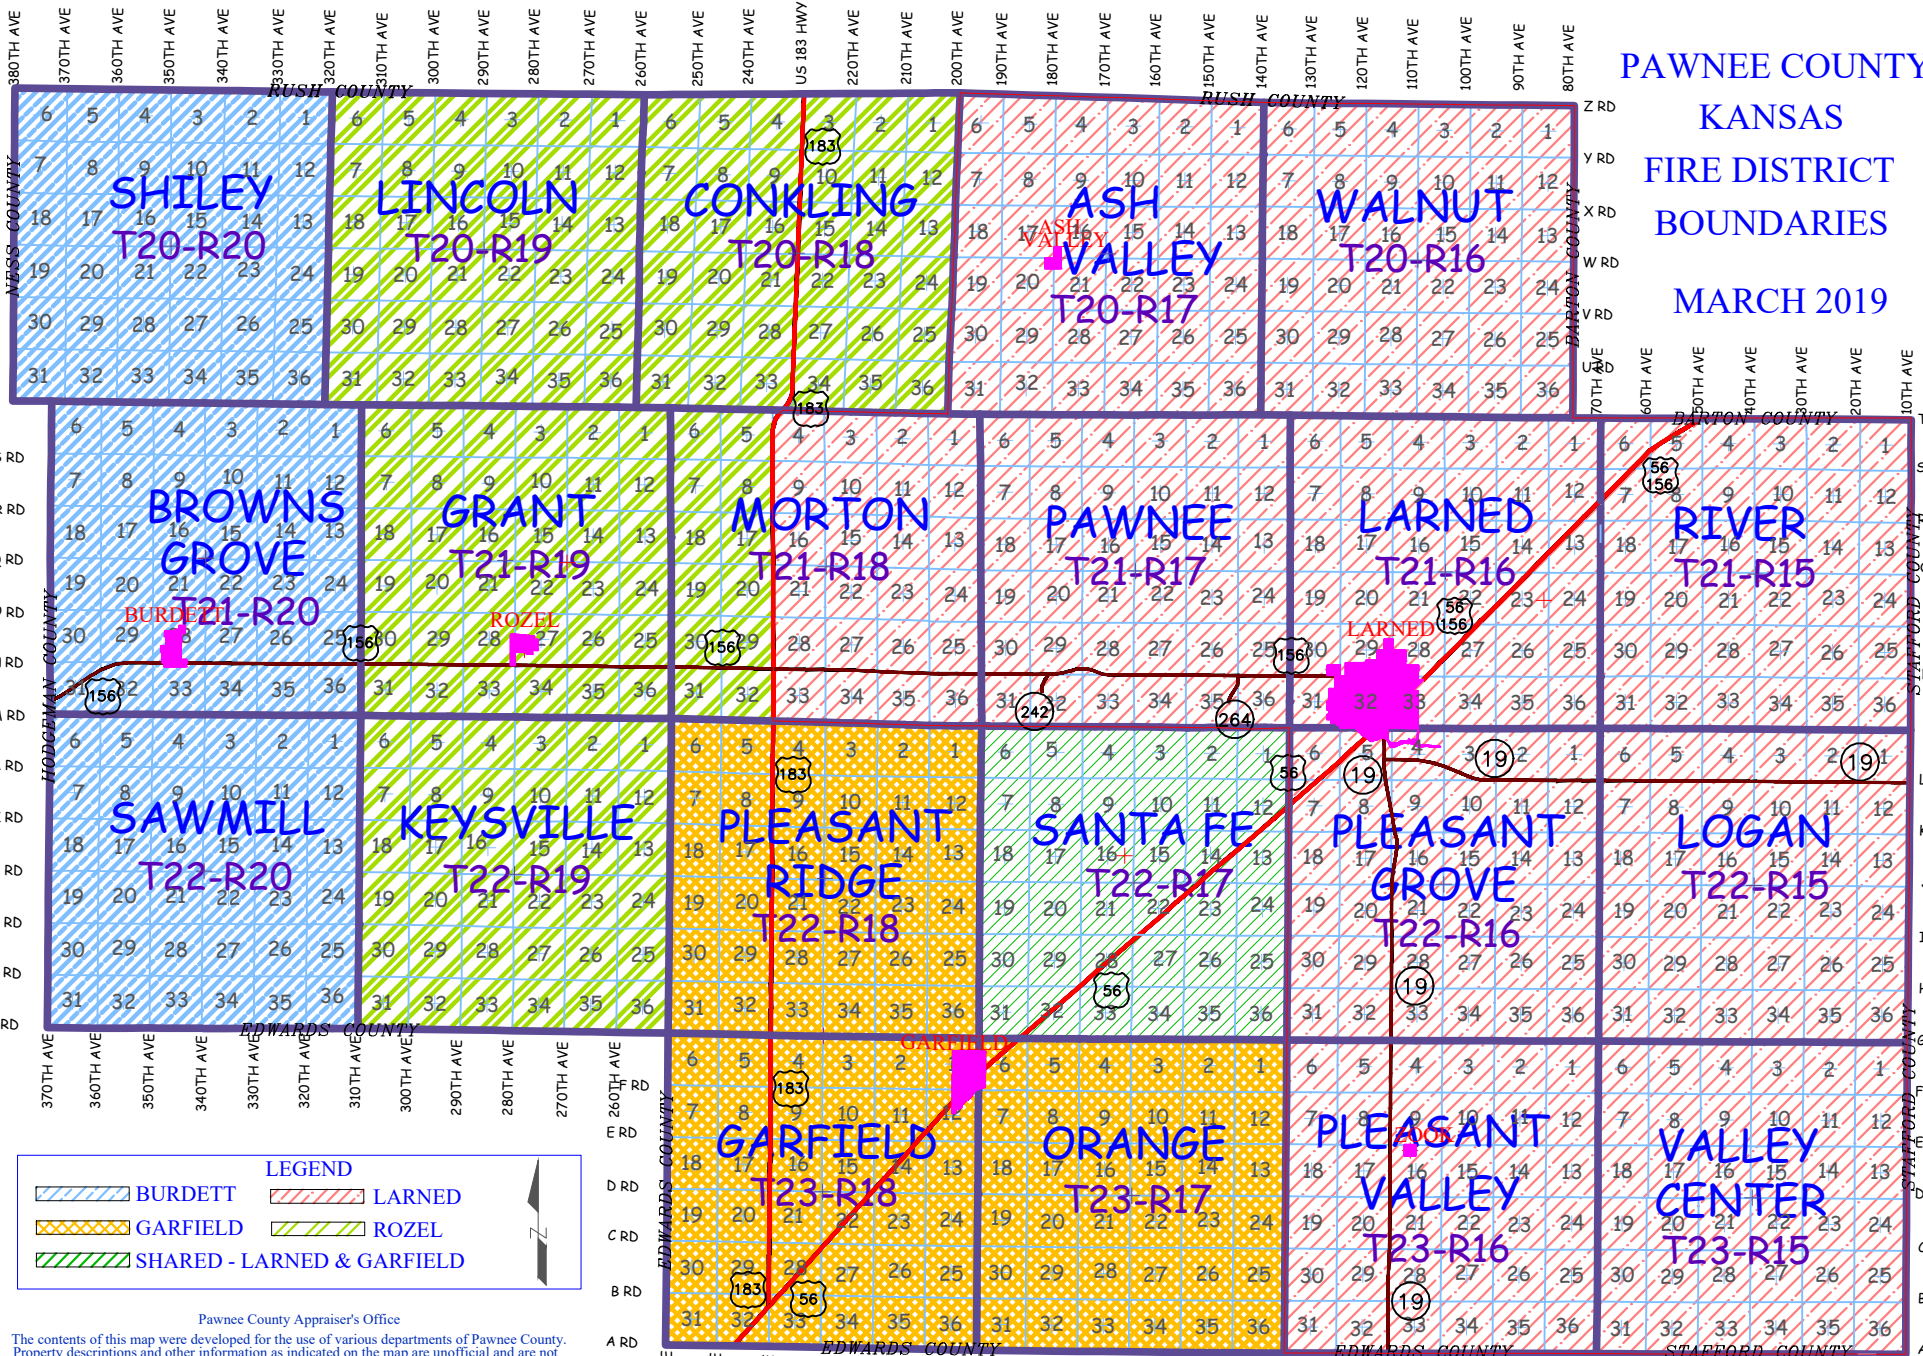

PAWNEE COUNTY
KANSAS
FIRE DISTRICT
BOUNDARIES
MARCH 2019

LEGEND

	BURDETT		LARNED
	GARFIELD		ROZEL
	SHARED - LARNED & GARFIELD		

Pawnee County Appraiser's Office